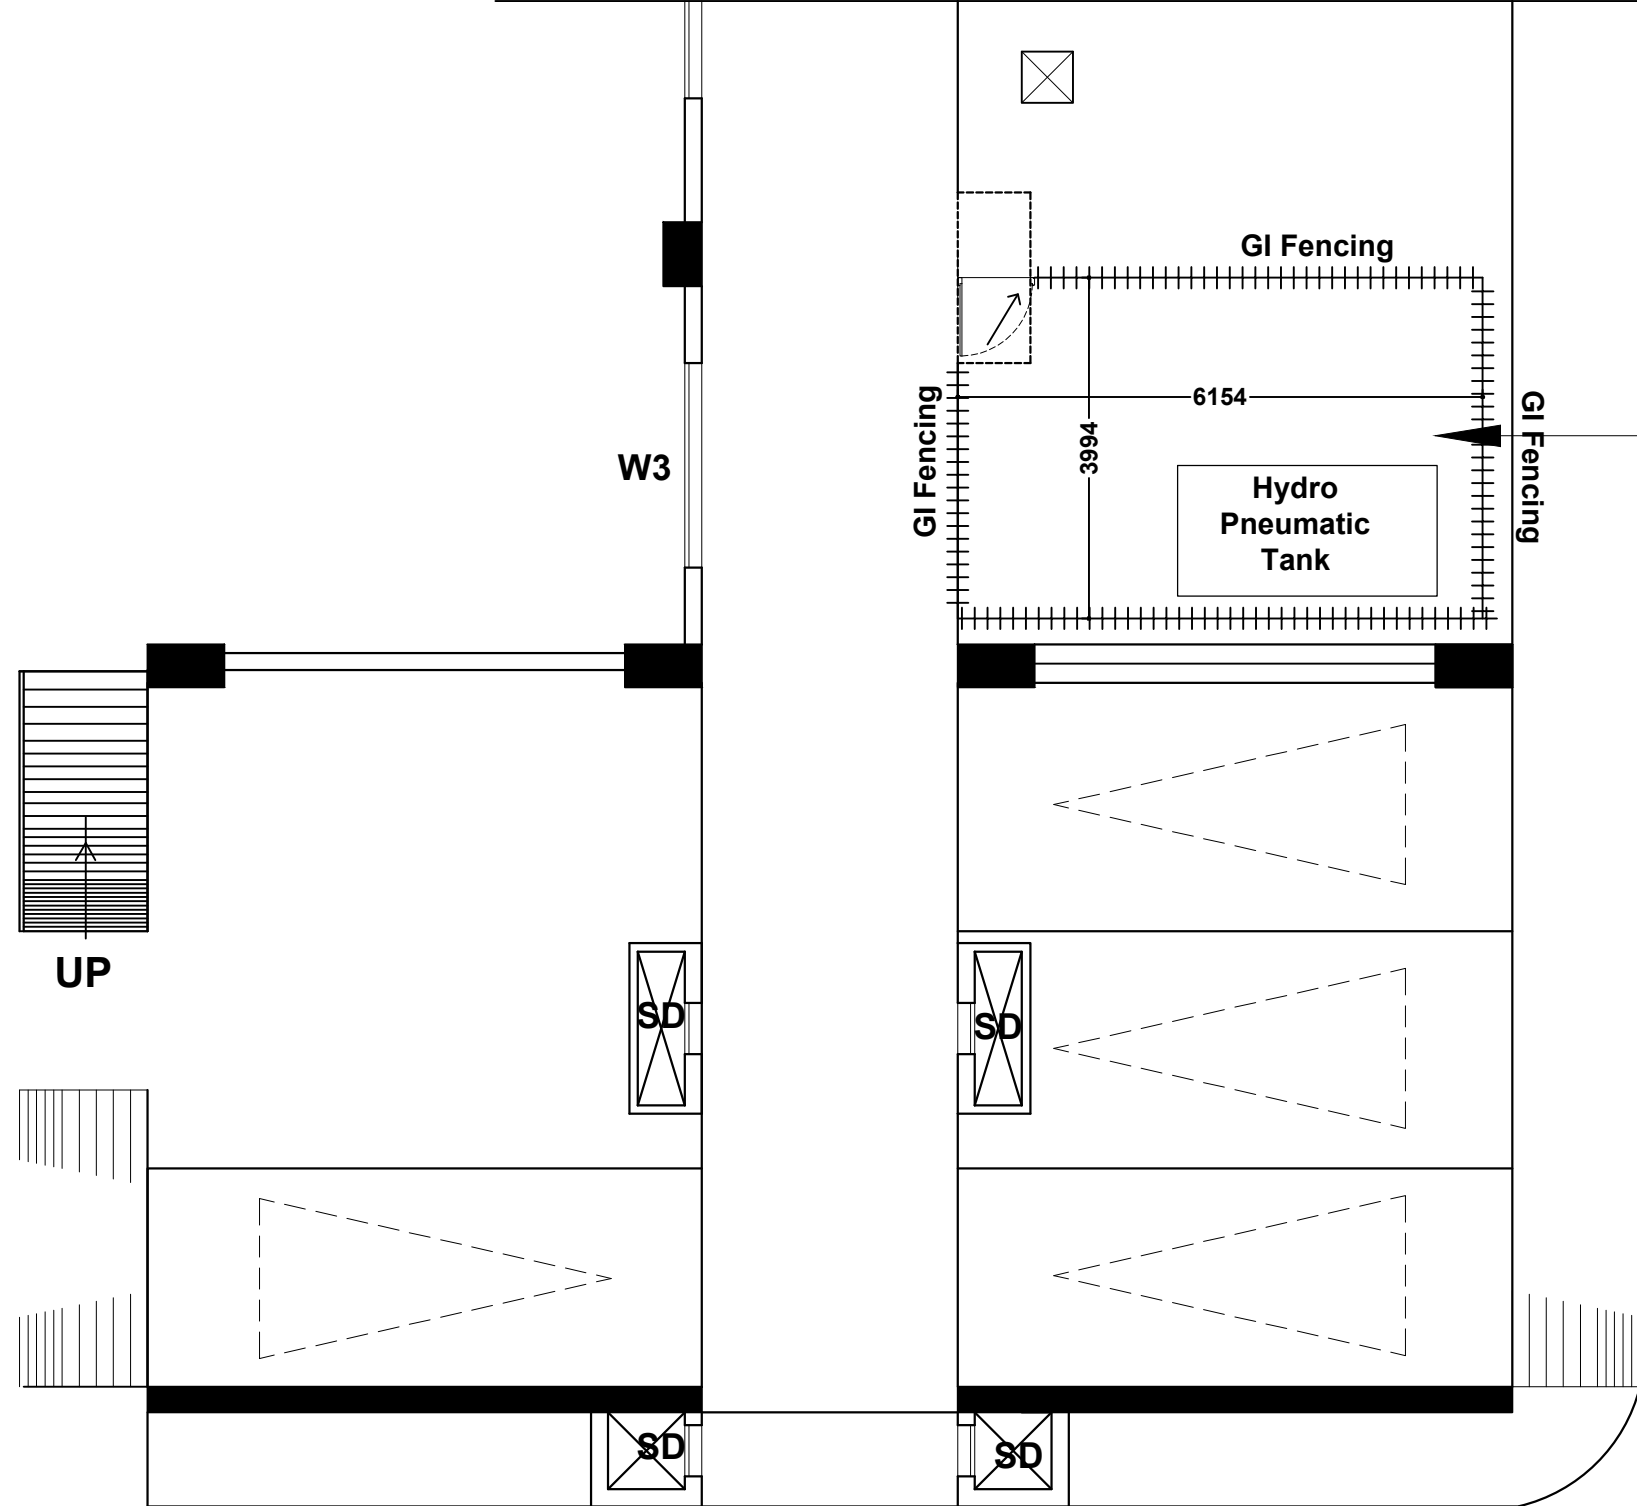

03/04/2024

LAYOUT

KEY PLAN

ASHA NIWAS - Ground floor (M.S str, GI Fencing for Hydo pneumatic tank) @ ACTREC

TATA MEMORIAL
CENTRE
ACTREC
Plot No: 1&2,
Sector-22,
Kharghar,
Navi Mumbai-410210,
Maharashtra.

C
E
R
T
I
F
I
C
A
T
E

Hydro-pneumatic System on the Stilt floor of Asha Niwas Hostel at ACTREC.