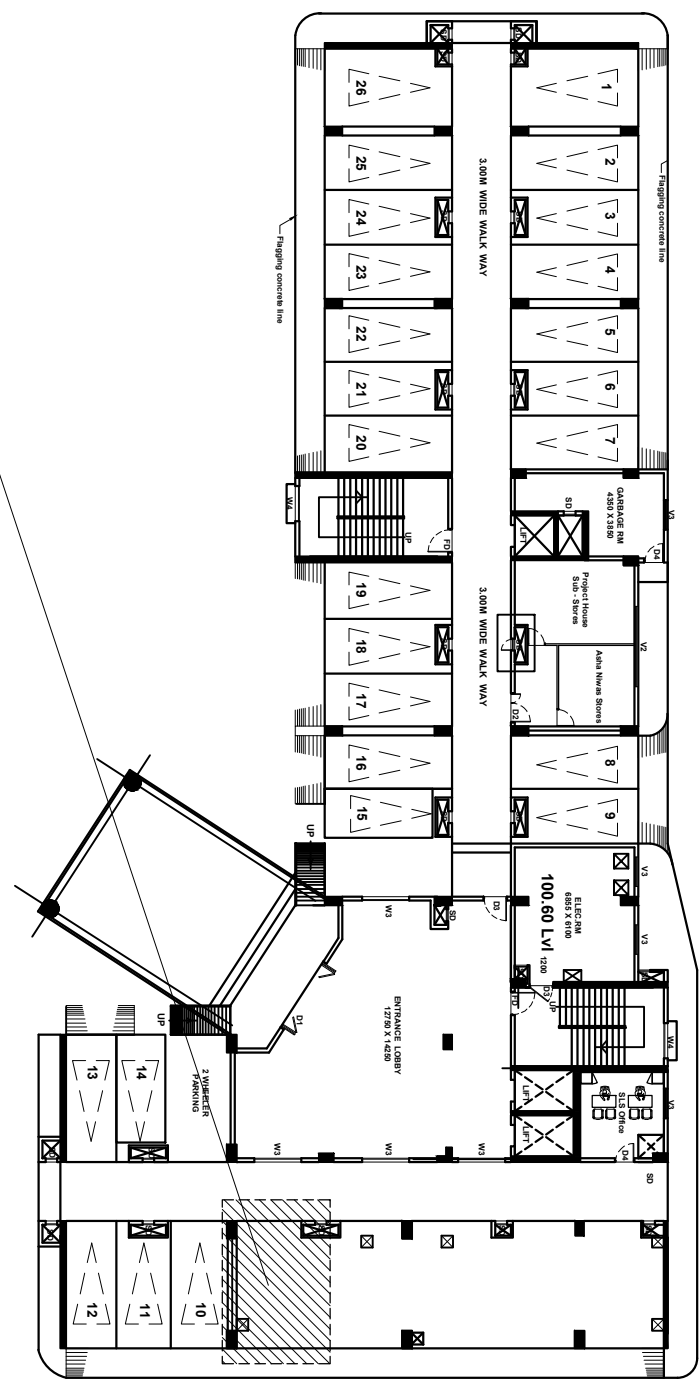

03/04/2024

LAYOUT

KEY PLAN

ASHA NIWAS - Ground floor (M.S str, GI Fencing for Hydo pneumatic tank) @ ACTREC

TATA MEMORIAL
CENTRE
ACTREC
Plot No: 1&2,
Sector-22,
Kharghar,
Navi Mumbai-410210,
Maharashtra.

C
E
R
T
I
F
I
C
A
T
E

Hydro-pneumatic System on the Stilt floor of Asha Niwas Hostel at ACTREC.